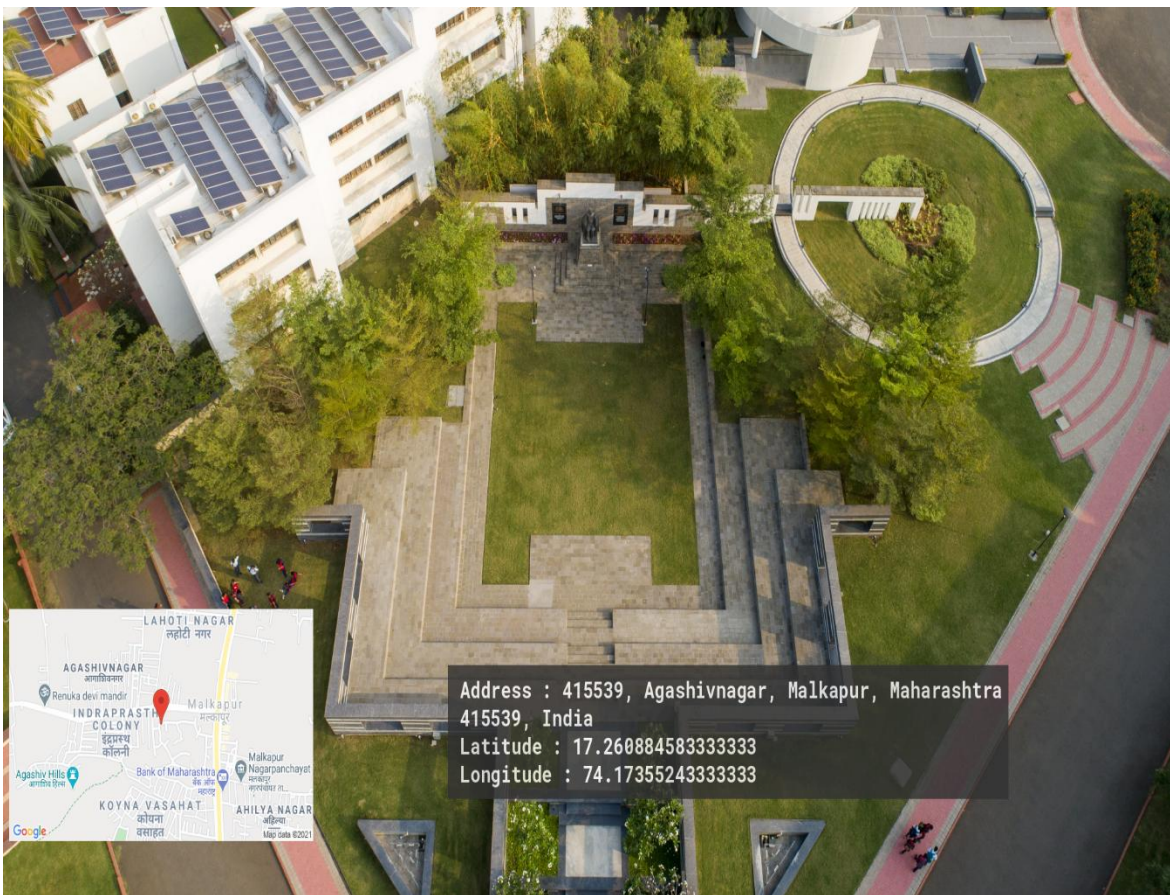

Arial View of Amphitheatre